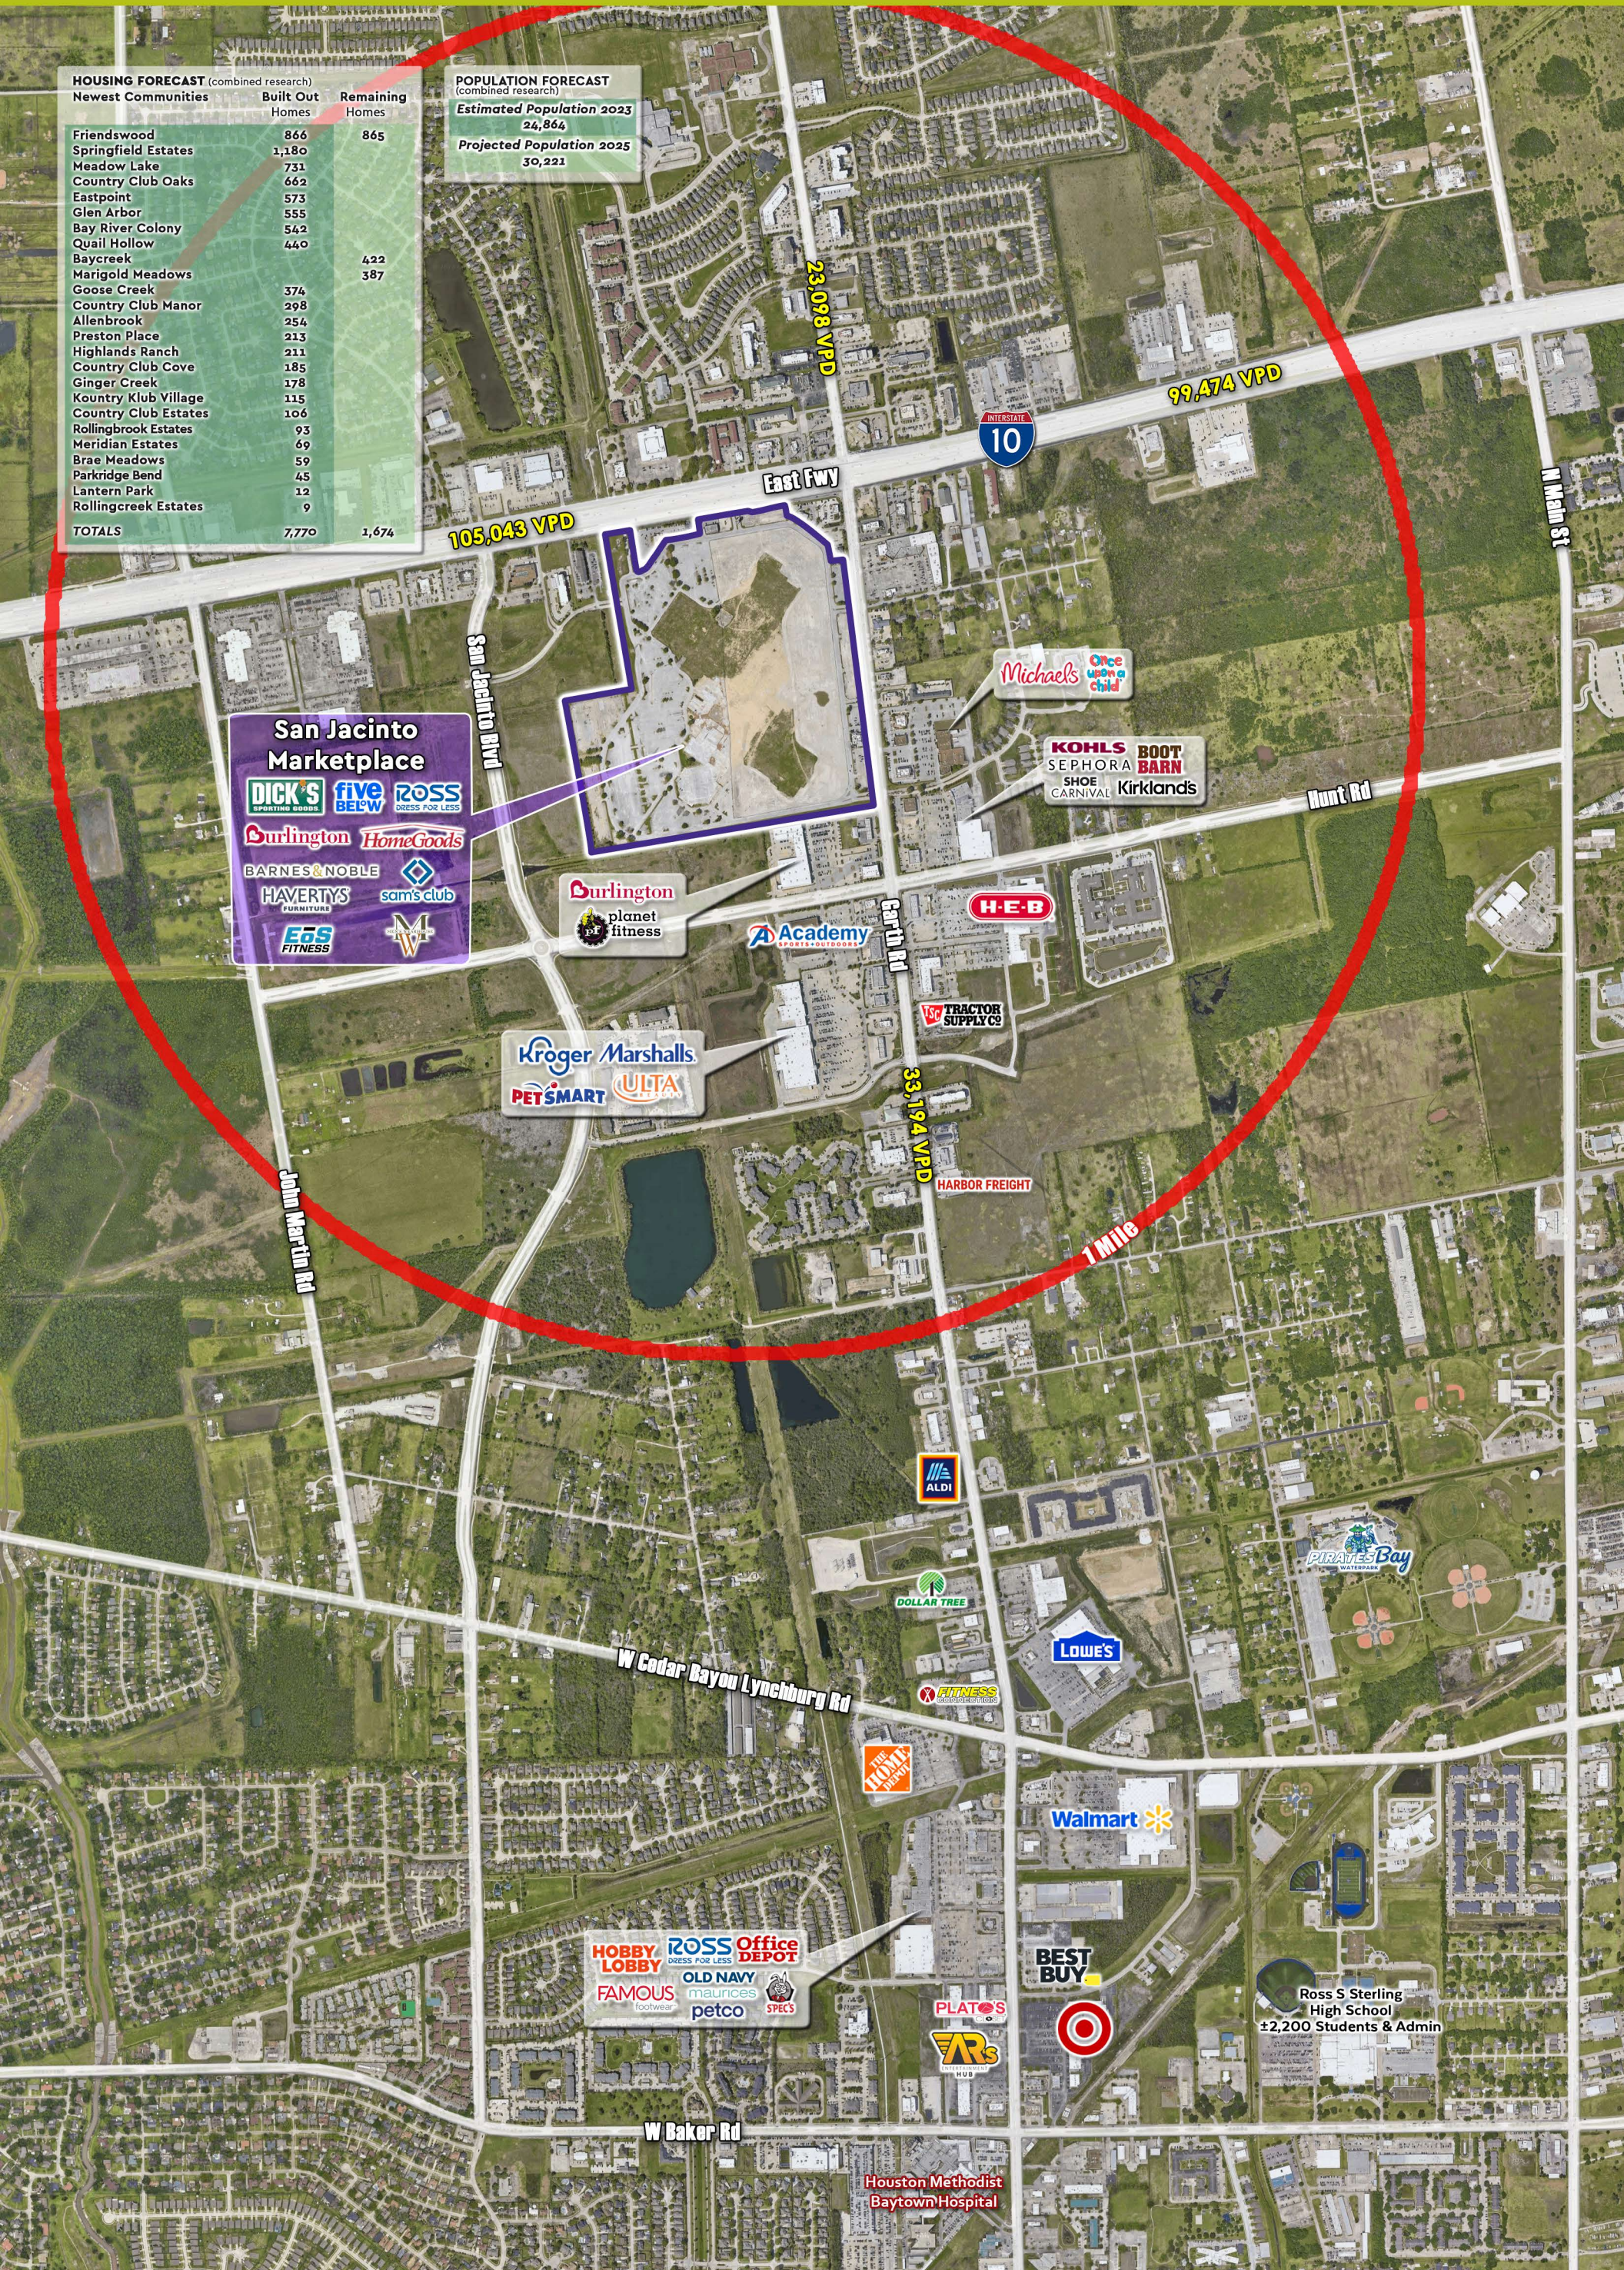

HOUSING FORECAST (combined research)		
Newest Communities	Built Out Homes	Remaining Homes
Friendswood	866	865
Springfield Estates	1,180	
Meadow Lake	731	
Country Club Oaks	662	
Eastpoint	573	
Glen Arbor	555	
Bay River Colony	542	
Quail Hollow	440	
Baycreek		422
Marigold Meadows		387
Goose Creek	374	
Country Club Manor	298	
Allenbrook	254	
Preston Place	213	
Highlands Ranch	211	
Country Club Cove	185	
Ginger Creek	178	
Kountry Klub Village	115	
Country Club Estates	106	
Rollingbrook Estates	93	
Meridian Estates	69	
Brae Meadows	59	
Parkridge Bend	45	
Lantern Park	12	
Rollingcreek Estates	9	
TOTALS	7,770	1,674

POPULATION FORECAST
(combined research)

Estimated Population 2023
24,864

Projected Population 2025
30,221

105,043 VPD

23,098 VPD

99,474 VPD

33,194 VPD

7 Mile